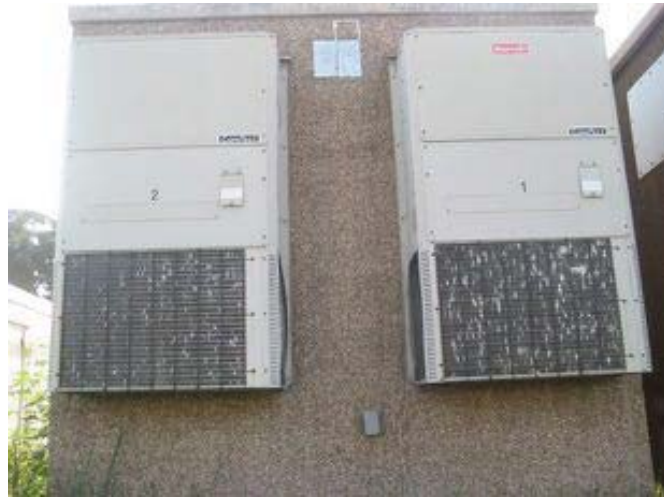

# 10 x 12 Concrete Shelter

\$5995 ( new \$43,700 )

- Unknown manufacturer
- No drawings available
- Price includes crane loading
- Minor hail damage on AC coils

Telecom Product Profiles, LLC  
719-221-5900  
[sales@telepp.com](mailto:sales@telepp.com)