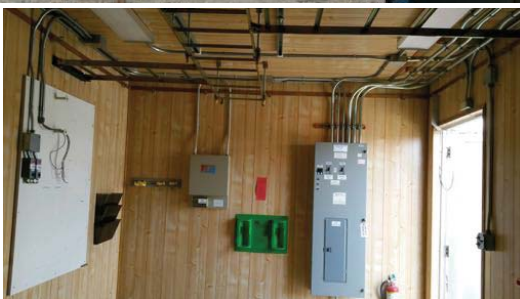

10 x 21' CBA Composite Shelter

\$10,950 (new \$47,400)

- Freshly painted
- Very clean
- California state sticker included
- Crane lift included
- Located in California
- Gen plug & transfer switch
- A very durable building!!